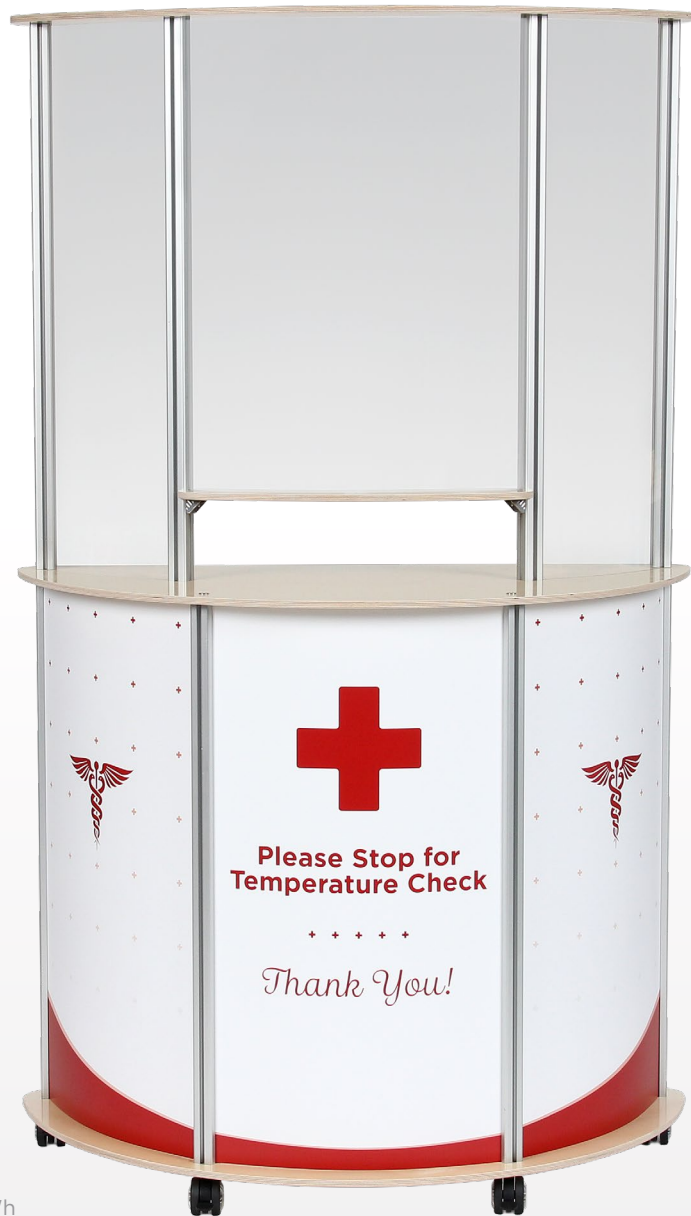

# NEW! SOCIAL DISTANCING KIOSK

IN-STOCK & READY TO SHIP!

Customizations Available

Shelves Available in Birch & Black or White Laminate

Built from durable aluminum extrusion & birch plywood

Portable & easy to assemble with included tools

Dimensions: 45.5" w x 23" d x 76.5" h  
Weight: 45 lb  
Shipping Dimensions: 47" w x 5" d x 26" h  
Ships via UPS at 52 lb

Price Including Custom Graphics:  
**\$1,297**

**FAST TURNAROUND**

**LIFETIME WARRANTY**